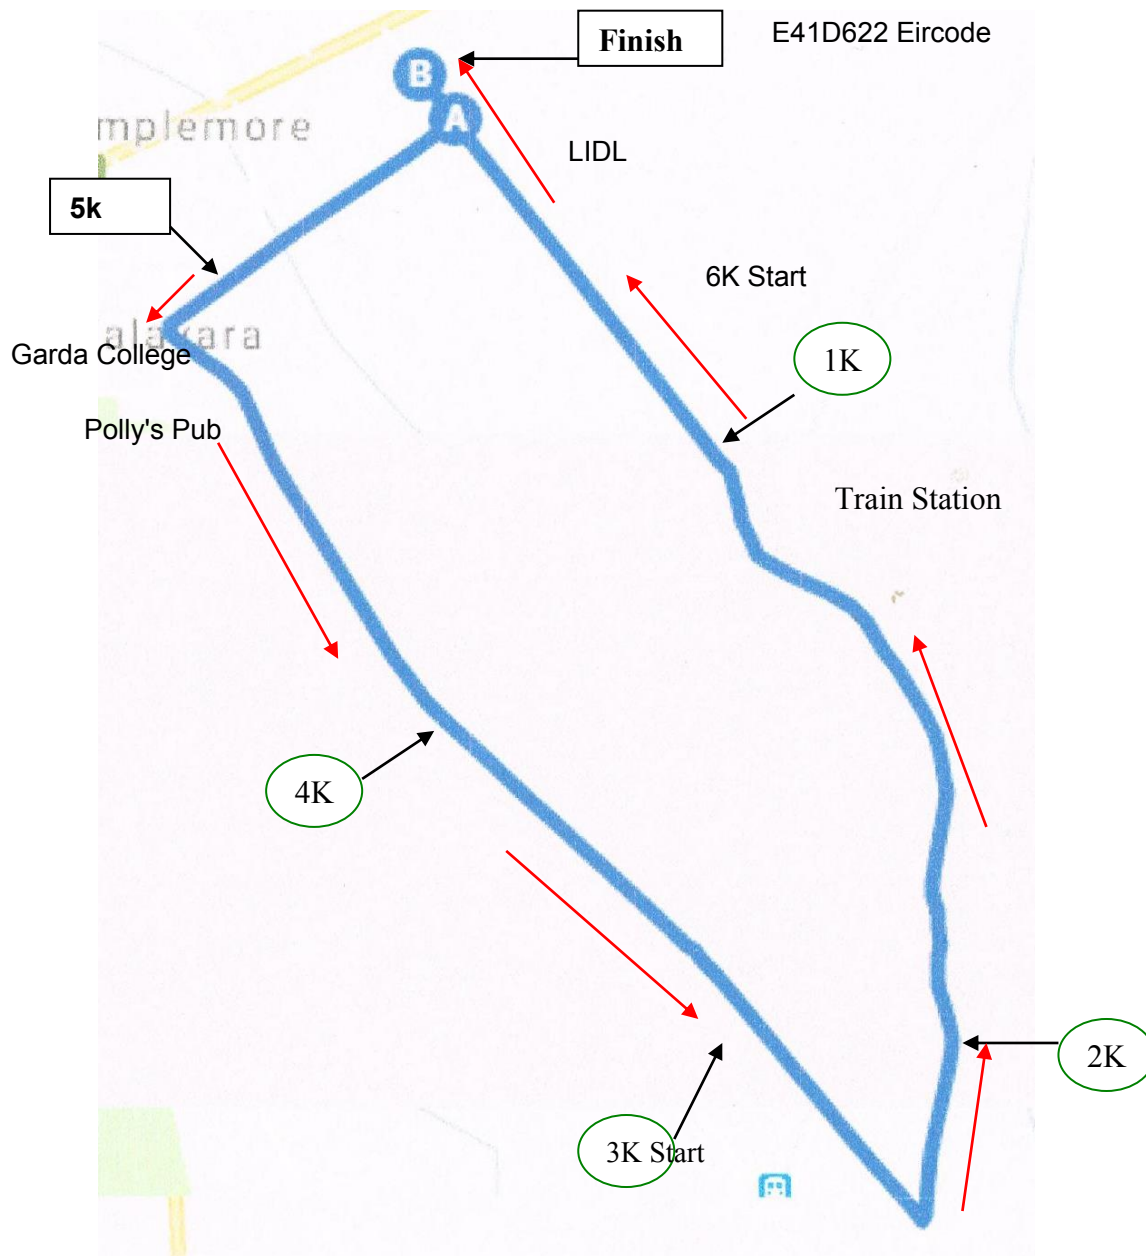

County Novice B 6km Road Race

Toilet facilities available at Templemore AC clubhouse.

Numbers can be collected at the finish line E41D622 outside the Old Courthouse on Bank Street.

Ladies 3k race starts 7.45pm. THE START LINE IS 3K BACK FROM THE FINISH LINE. PLEASE ALLOW ENOUGH TIME TO ASSEMBLE AT THE 3K MARK IN TIME FOR 7.45PM START. Ladies should proceed to start line via Railway Road and the Train Station.

Mens 6k starts 8.30pm on Railway Road 600m from Train Station.